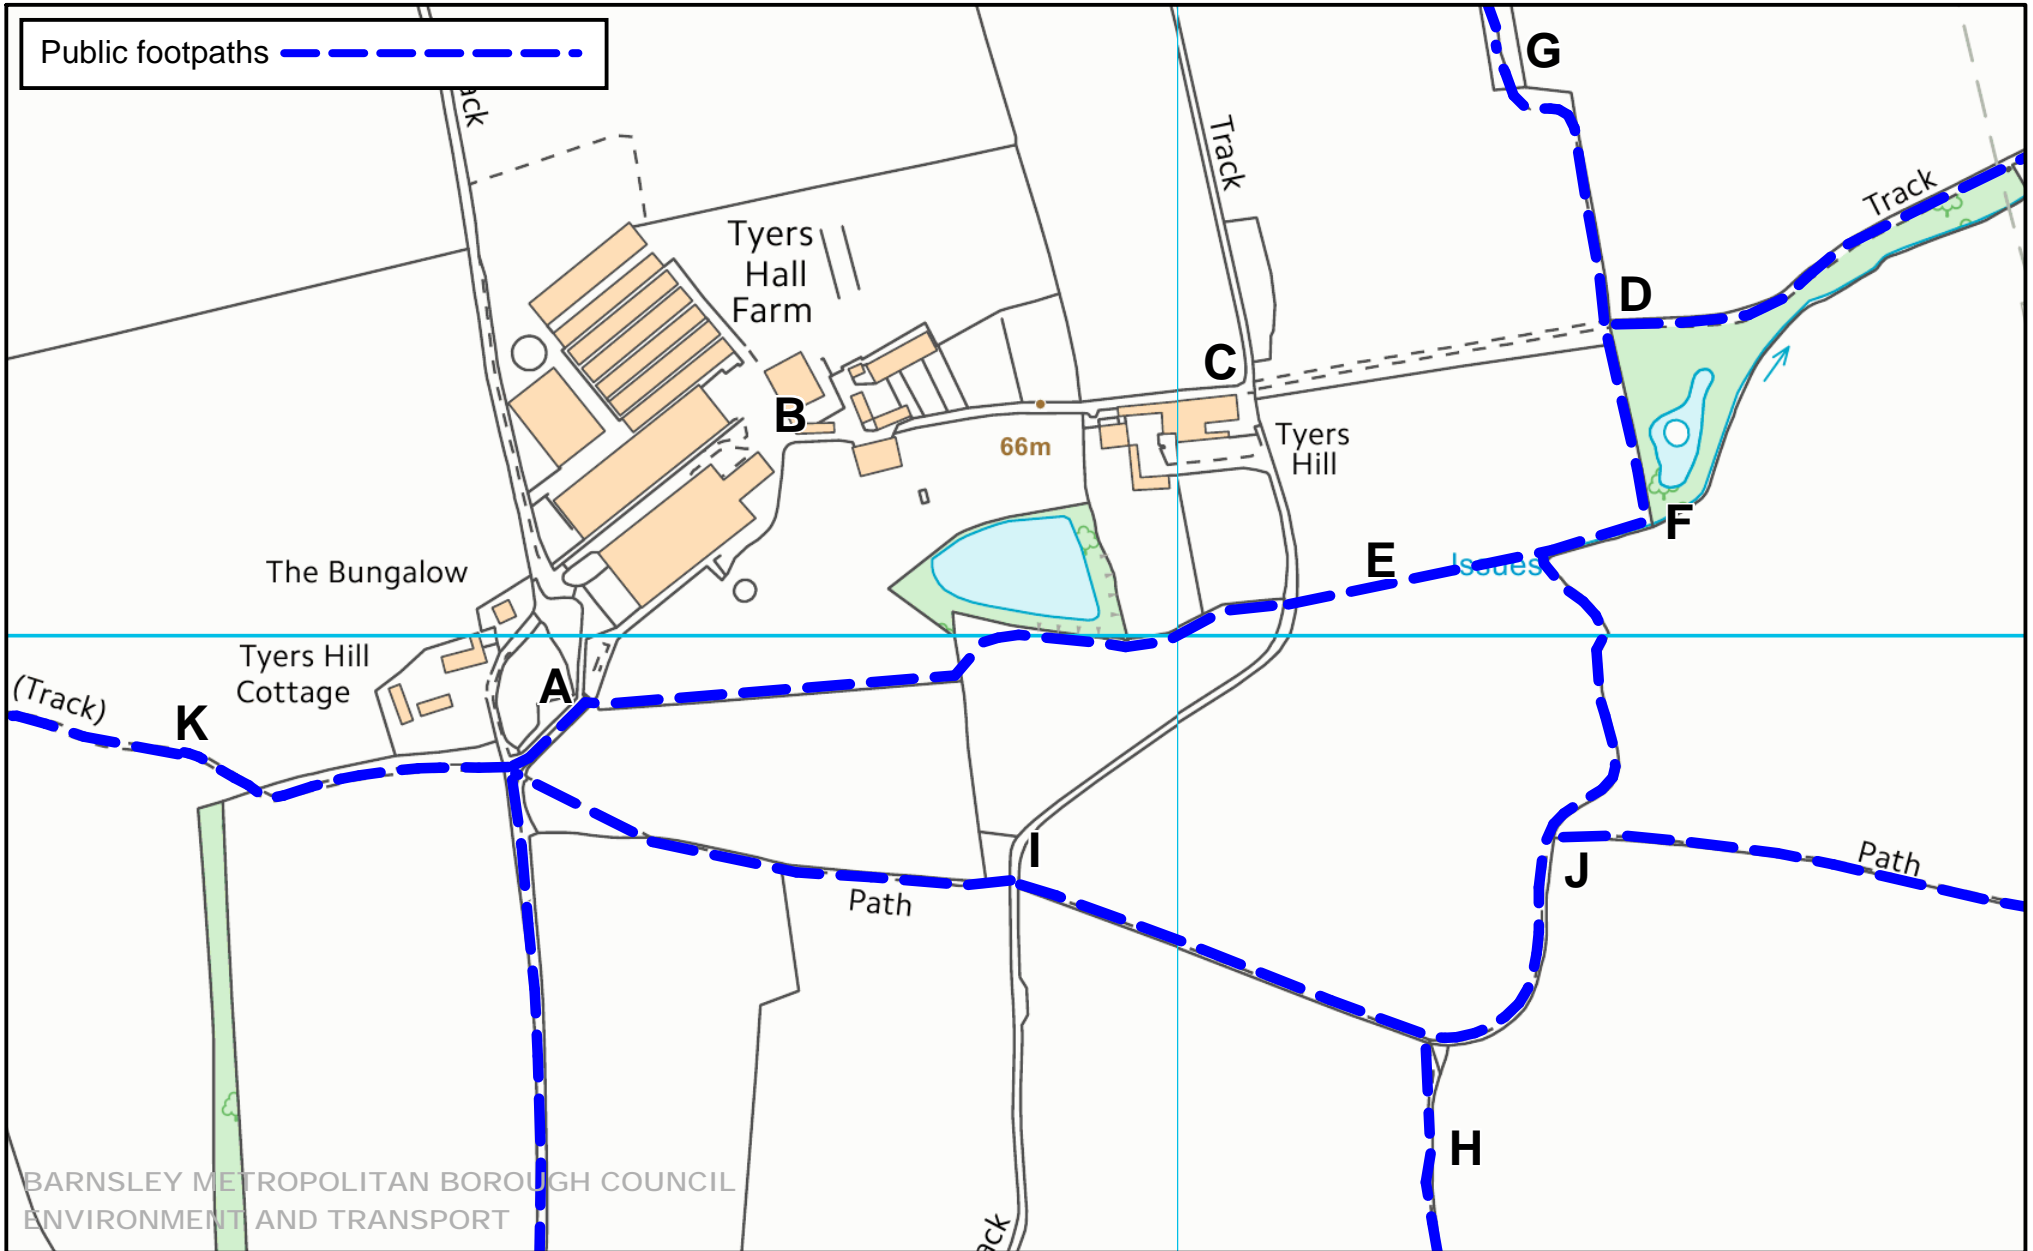

Layout width 267mm

BARNSELY METROPOLITAN BOROUGH COUNCIL
ENVIRONMENT AND TRANSPORT

BARNSELY MBC - Environment and Transport

Environment and Transport.
PO Box 604, Barnsley, S70 9FE.
Tel: (01226) 770770 Fax: (01226) 772599

Map 3: Tyers Hall Farm footpaths post-diversions (if accepted)